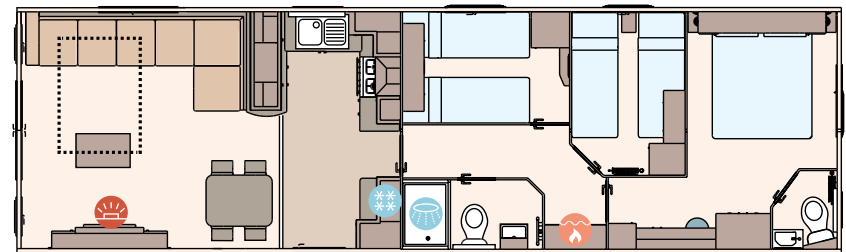

Add any of these

- Fully galvanised chassis
- 'Low E' PVCu Thermaglass double glazing
- Winter premium pack
- Winter electric pack
- Voiles throughout
- Exterior door options available (excludes centre lounge model)
- Integrated microwave
- Free-standing fridge
- Free-standing or integrated fridge freezer
- Reduced L-shaped seating and additional two armchairs (38ft x 12ft 2 bedroom model only)
- Scatter cushions in lounge
- Bluetooth sound system in lounge
- Space saver bed for twin room
- Plain duvet covers and pillowcases
- 'Exclusive' pocket sprung mattresses

For further information and to take an interactive virtual tour of The Wimbledon visit www.abiuk.co.uk

The Wimbledon 36ft x 12ft x 2 bedroom

The Wimbledon 40ft x 12ft x 2 bedroom centre lounge

The Wimbledon 38ft x 12ft x 2 bedroom

The Wimbledon 40ft x 12ft x 3 bedroom

KEY: Fire Water heater Shower Fridge/Freezer Bath Front pull out bed

OPTIONAL
WINTER
PACKS
See Page 83