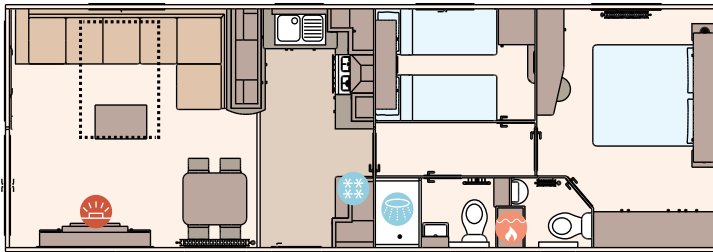

The Wimbledon

If the cottagey charm of this modern holiday home has won you over, all you need to do is decide which of the layouts you prefer.

All this included

- ✓ Matt finish Chateaux Grey aluminium cladding
- ✓ Carpet underlay throughout
- ✓ Stylish light fittings with low energy bulbs
- ✓ Free-standing dining table and chairs
- ✓ Externally vented powered cooker hood
- ✓ Soft-close hinges on doors and drawers in kitchen
- ✓ 40mm worktops
- ✓ Shaker style kitchen doors
- ✓ Feature electric fire
- ✓ USB socket in lounge
- ✓ King size bed in master bedroom in all models
- ✓ Lift-up bed in master bedroom
- ✓ TV point in master bedroom and one twin room
- ✓ USB sockets in all bedrooms
- ✓ Separate en suite toilet
- ✓ Bathroom extractor fans
- ✓ Shaver socket
- ✓ Coat hooks in all bathrooms

Add any of these

- ☐ Fully galvanised chassis
- ☐ 'Low E' PVCu Thermaglass double glazing
- ☐ Winter premium pack
- ☐ Winter electric pack
- ☐ Voiles throughout
- ☐ Exterior door options available (excludes centre lounge model)
- ☐ Integrated microwave
- ☐ Free-standing fridge
- ☐ Free-standing or integrated fridge freezer
- ☐ Reduced L-shaped seating and additional two armchairs (38ft x 12ft 2 bedroom model only)
- ☐ Scatter cushions in lounge
- ☐ Bluetooth sound system in lounge
- ☐ Space saver bed for twin room
- ☐ Plain duvet covers and pillowcases
- ☐ 'Exclusive' pocket sprung mattresses

For further information and to take an interactive virtual tour of The Wimbledon visit www.abiuk.co.uk

The Wimbledon 36ft x 12ft x 2 bedroom