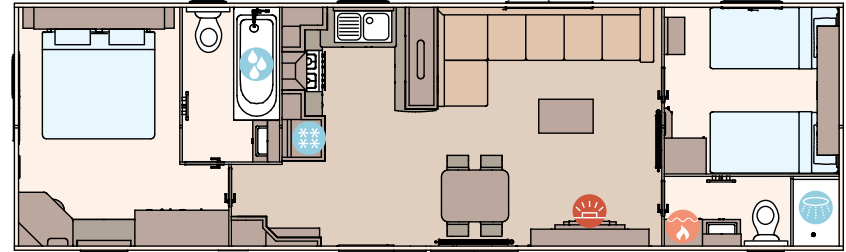

All this included

- ✓ Matt finish Chateaux Grey aluminium cladding
- ✓ Carpet underlay throughout
- ✓ Stylish light fittings with low energy bulbs
- ✓ Free-standing dining table and chairs
- ✓ Externally vented powered cooker hood
- ✓ Soft-close hinges on doors and drawers in kitchen
- ✓ 40mm worktops
- ✓ Shaker style kitchen doors
- ✓ Feature electric fire
- ✓ USB socket in lounge
- ✓ King size bed in master bedroom in all models
- ✓ Lift-up bed in master bedroom
- ✓ TV point in master bedroom and one twin room
- ✓ USB sockets in all bedrooms
- ✓ Separate en suite toilet
- ✓ Bathroom extractor fans
- ✓ Shaver socket
- ✓ Coat hooks in all bathrooms

Add any of these

- Fully galvanised chassis
- 'Low E' PVCu Thermaglass double glazing
- Winter premium pack
- Winter electric pack
- Voiles throughout
- Exterior door options available (excludes centre lounge model)
- Integrated microwave
- Free-standing fridge
- Free-standing or integrated fridge freezer
- Reduced L-shaped seating and additional two armchairs (38ft x 12ft 2 bedroom model only)
- Scatter cushions in lounge
- Bluetooth sound system in lounge
- Space saver bed for twin room
- Plain duvet covers and pillowcases
- 'Exclusive' pocket sprung mattresses

For further information and to take an interactive virtual tour of The Wimbledon visit www.abiuk.co.uk

The Wimbledon 36ft x 12ft x 2 bedroom

The Wimbledon 40ft x 12ft x 2 bedroom centre lounge

The Wimbledon 38ft x 12ft x 2 bedroom

The Wimbledon 40ft x 12ft x 3 bedroom

KEY: Fire Water heater Shower Fridge/Freezer Bath Front pull out bed

OPTIONAL
WINTER
PACKS
See Page 83