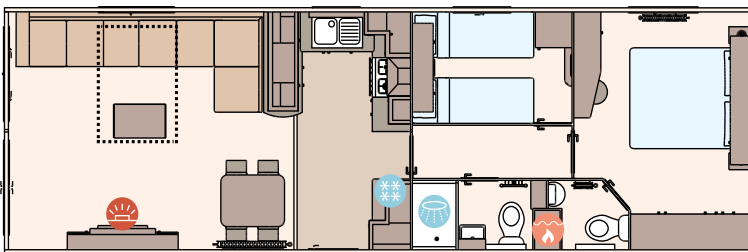

Add any of these

- Fully galvanised chassis
- 'Low E' PVCu Thermaglass double glazing
- Winter premium pack
- Winter electric pack
- Voiles throughout
- Exterior door options available (excludes centre lounge model)
- Integrated microwave
- Free-standing fridge
- Free-standing or integrated fridge freezer
- Reduced L-shaped seating and additional two armchairs (38ft x 12ft 2 bedroom model only)
- Scatter cushions in lounge
- Bluetooth sound system in lounge
- Space saver bed for twin room
- Plain duvet covers and pillowcases
- 'Exclusive' pocket sprung mattresses

For further information and to take an interactive virtual tour of The Wimbledon visit www.abiuk.co.uk

The Wimbledon 36ft x 12ft x 2 bedroom

The Wimbledon 40ft x 12ft x 2 bedroom centre lounge

The Wimbledon 38ft x 12ft x 2 bedroom

The Wimbledon 40ft x 12ft x 3 bedroom

KEY: Fire Water heater Shower Fridge/Freezer Bath Front pull out bed

OPTIONAL
WINTER
PACKS
See Page 83