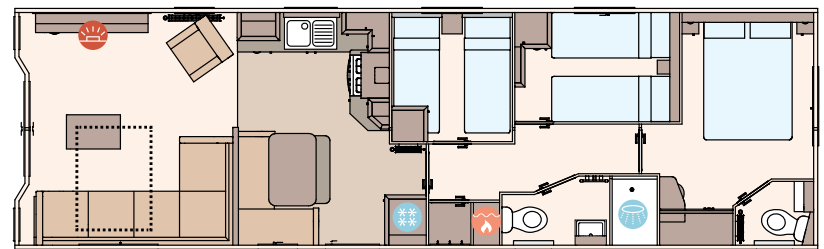

All this included

- ✓ Glace aluminium cladding
- ✓ Electric fire
- ✓ Additional sockets next to TV point in lounge
- ✓ Carpet underlay throughout
- ✓ Stylish light fittings with low energy bulbs
- ✓ Fixed dinette seating
- ✓ Externally vented powered cooker hood
- ✓ 40mm worktops
- ✓ Soft close hinges on doors and drawers in kitchen
- ✓ Lift-up bed in main bedroom
- ✓ King size bed in master bedroom (2 bedroom model only)
- ✓ TV point in master bedroom and one twin room
- ✓ USB sockets in all bedrooms
- ✓ USB socket in lounge
- ✓ Separate en suite toilet
- ✓ Shaver socket
- ✓ Bathroom extractor fans
- ✓ Coat hooks in all bathrooms

Add any of these

- Pre-galvanised or fully galvanised chassis
- 'Low E' PVCu Thermaglass double glazing
- Winter premium pack
- Winter electric pack
- Patio doors
- Free-standing fridge
- Free-standing or integrated fridge freezer
- Integrated microwave
- 'Exclusive' pocket sprung mattresses
- Bluetooth sound system in lounge
- Scatter cushions in lounge
- Armchair (in matching sofa fabric)
- Free-standing dining table and chairs
- Voiles throughout
- Plain duvet covers and pillowcases
- Space saver bed for twin room

FACTORY
Approved

For further information and to take an interactive virtual tour of The Blenheim visit www.abiuk.co.uk

The Blenheim 37ft x 12ft x 2 bedroom

The Blenheim 40ft x 12ft x 3 bedroom

The Blenheim 39ft x 12ft x 2 bedroom