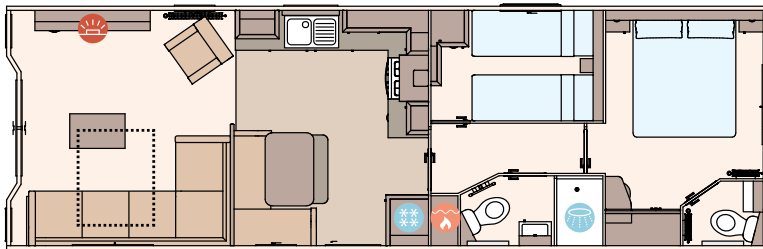

All this included

- ✓ Glace aluminium cladding
- ✓ Electric fire
- ✓ Additional sockets next to TV point in lounge
- ✓ Carpet underlay throughout
- ✓ Stylish light fittings with low energy bulbs
- ✓ Fixed dinette seating
- ✓ Externally vented powered cooker hood
- ✓ 40mm worktops
- ✓ Soft close hinges on doors and drawers in kitchen
- ✓ Lift-up bed in main bedroom
- ✓ King size bed in master bedroom (2 bedroom model only)
- ✓ TV point in master bedroom and one twin room
- ✓ USB sockets in all bedrooms
- ✓ USB socket in lounge
- ✓ Separate en suite toilet
- ✓ Shaver socket
- ✓ Bathroom extractor fans
- ✓ Coat hooks in all bathrooms

FACTORY
Approved

For further information and to take an interactive virtual tour of The Blenheim visit www.abiuk.co.uk

The Blenheim 37ft x 12ft x 2 bedroom

The Blenheim 40ft x 12ft x 3 bedroom

The Blenheim 39ft x 12ft x 2 bedroom