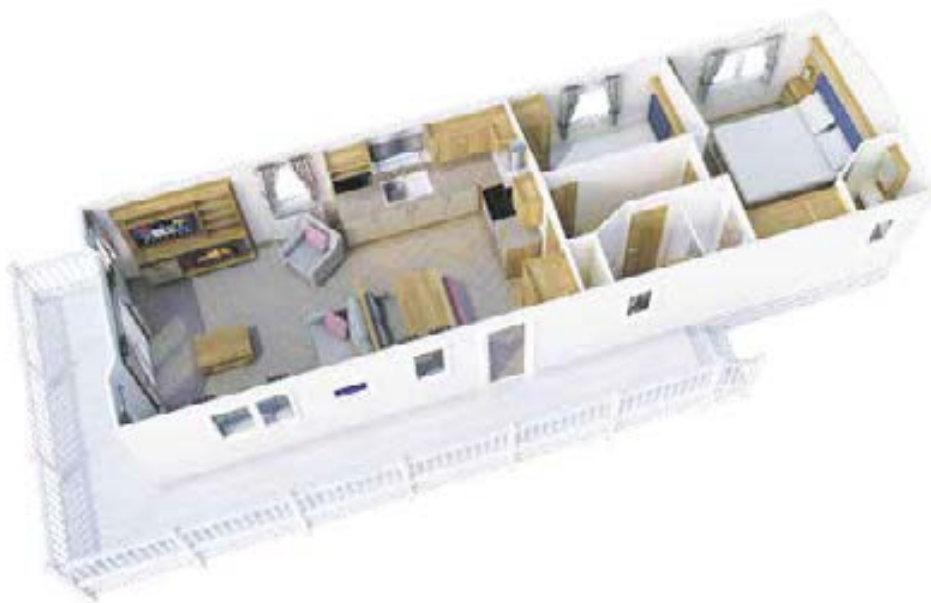

THE BLENHEIM

Bringing the great outdoors indoors.

A picture-perfect perspective is The Blenheim's real jewel. But an ever-changing view of the world outside isn't all there is to admire here. Inside it's packed with wonderful details and finishes that make it a truly homely retreat.

Shows optional armchair

Highlights

- Updated colour scheme for 2019
- Upgraded and improved kitchen
- Stylishly refreshed bedrooms
- Fixed dinette or free-standing table and chairs available
- All models incorporate en suite toilets

All this included

- ✓ Glace aluminium cladding
- ✓ Electric fire
- ✓ Additional sockets next to TV point in lounge
- ✓ Carpet underlay throughout
- ✓ Stylish light fittings with low energy bulbs
- ✓ Fixed dinette seating
- ✓ Externally vented powered cooker hood
- ✓ 40mm worktops
- ✓ Soft close hinges on doors and drawers in kitchen
- ✓ Lift-up bed in main bedroom
- ✓ King size bed in master bedroom (2 bedroom model only)
- ✓ TV point in master bedroom and one twin room
- ✓ USB sockets in all bedrooms
- ✓ USB socket in lounge
- ✓ Separate en suite toilet
- ✓ Shaver socket
- ✓ Bathroom extractor fans
- ✓ Coat hooks in all bathrooms