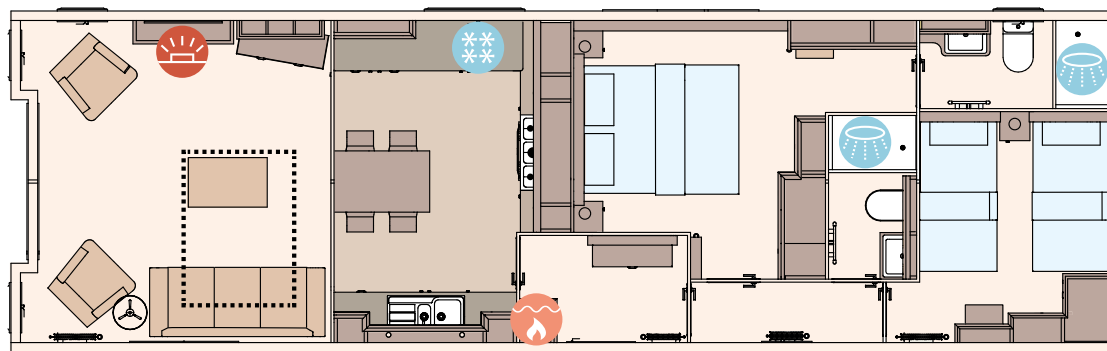

- ✓ 40mm worktops
- ✓ King size bed in master bedroom
- ✓ Lift-up bed in main bedroom
- ✓ Plain duvet covers and pillowcases
- ✓ Bed throws and scatter cushions on all beds
- ✓ USB sockets in all bedrooms
- ✓ TV point in all bedrooms
- ✓ Separate en suite shower and toilet
- ✓ Bathroom extractor fans
- ✓ Shaver socket
- ✓ Luxury soft close toilets
- ✓ Coat hooks in all bathrooms and master bedroom
- ✓ Entrance hall and cloakroom

KEY:

- Fire
- Water Heater
- Shower
- Fridge/Freezer
- Front pull out bed

The Westwood 43ft x 13ft x 2 bedroom

OPTIONAL  
Residential  
specification  
BS3632  
See Page 83